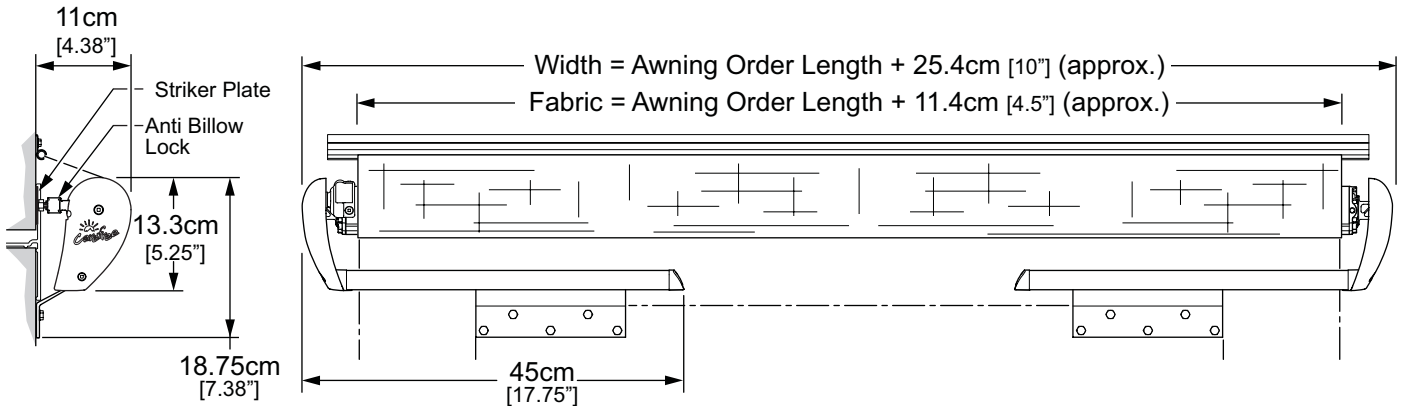

**SLIDEOUT COVER**

- Light weight cover for slide-out rooms with style and performance;
- Simple Installation;
- Two mounting bracket sizes available to accommodate a range of room flange sizes;
- Carefree's innovative automatic anti-billow lock securely holds the fabric during travel. The lock automatically engages when the room is closed and automatically releases when the room is opened.

**SPECIFICATIONS**

*Shown with tall bracket, dimensions are approximate. Actual dimensions may vary based on installation and room configuration.*

cs007e

**AVAILABLE LENGTHS:** (measured box length) 107cm [42"] - 498cm [196"] | **EXTENSION:** 1.07m [42"]

<b>FABRIC TENSION</b>	One spring mounted in RH end of roller tube	
<b>COLOR:</b>	<i>Hardware:</i>	White, Black
	<i>Fabric:</i>	Vinyl (refer to sales literature for available colors)
<b>WEIGHT:</b>	Base Weight @ 1.07m (42") Box Length = 6.14kg [13.5 lbs]; for every .3m [12"] increase, add 2.2kg [1 lb]	