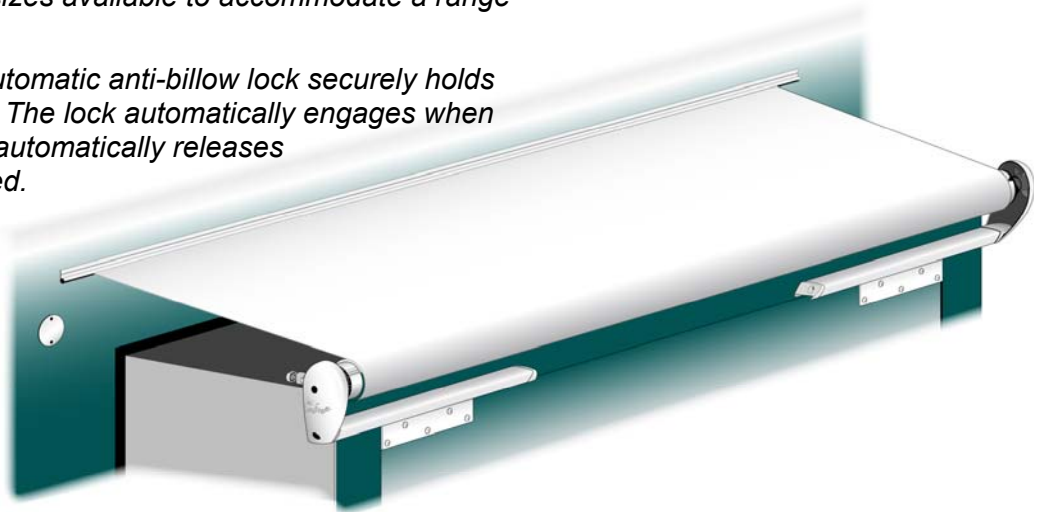

**SLIDEOUT COVER**

- Light weight cover for slide-out rooms with style and performance;
- Simple Installation;
- Two mounting bracket sizes available to accommodate a range of room flange sizes;
- Carefree's innovative automatic anti-billow lock securely holds the fabric during travel. The lock automatically engages when the room is closed and automatically releases when the room is opened.

**SPECIFICATIONS**

*Shown with tall bracket, dimensions are approximate. Actual dimensions may vary based on installation and room configuration.*

cs007e

**AVAILABLE LENGTHS:** (measured box length) 107cm [42"] - 498cm [196"] | **EXTENSION:** 1.07m [42"]