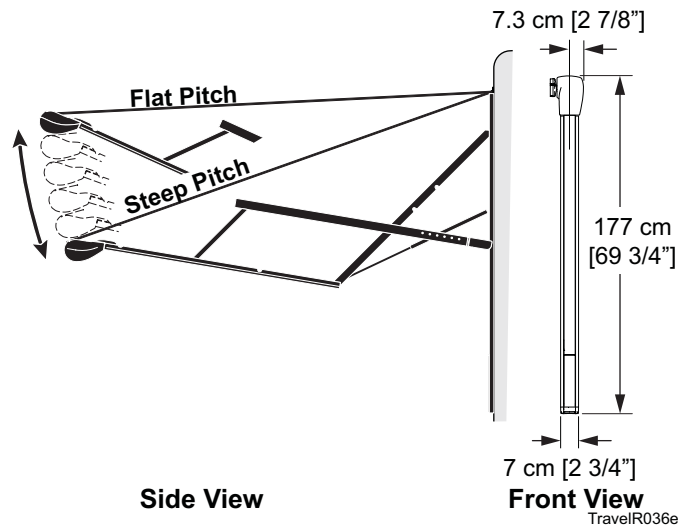

PRODUCT DATA SHEET

ADJUSTABLE TRAVEL'R

A Motorized, Adjustable Pitch Awning

- *The unique "scissor" style arms eliminate the need for vertical ground supports.*
- *Easy to use 6 position pitch adjustment.*
- *Worm gear style motor is billow proof - eliminates the need for travel locks.*
- *Awning can be retracted/extended with the arms in different pitch positions*

SPECIFICATIONS

EXTENSION:	244cm [8']	LENGTH:	3m [9.8'] to 6.5m [21.3'] in .5m [19.7"] increments
DROP @ MIN. PITCH:	30.5cm [12"] (approx.)	DROP @ MAX PITCH:	102cm [40"] (approx.)
POWER REQUIREMENTS:	12VDC (operating range 10VDC to 14VDC)		Circuit Rating: 15 amp
POWER SOURCE:	Motor and controls are routed and hardwired into the vehicle's 12V system		
EXTEND ACTUATION:	Gas Shock		
POSITION CONTROL:	Motorized roll out/in		
CONTROLLER:	3 position, momentary ON, center OFF Switch		
COLOR:	Hardware:	White, Black	
	Fabric:	Vinyl or Woven Acrylic Fabric refer to sales literature for colors available	
	Fabric Wrap:	Weatherguard or Uniguard Metal Wrap	

INSTALLATION

- Arm channels mount directly to the vehicle wall.
- Fabric is attached to the vehicle using a standard awning rail.
- The pre-wired motor cable is routed from the arm, through the coach wall, to the control switch.
- The control switch is wired into the vehicle's 12V system.

WARRANTY

The Adjustable Pitch Travel'r Awning is covered by the standard Carefree of Colorado 1 year Limited Warranty.

ON-LINE AT WWW.CAREFREEOFEUROPE.EU

- Product Manuals
- Fabric Options
- Warranty Information